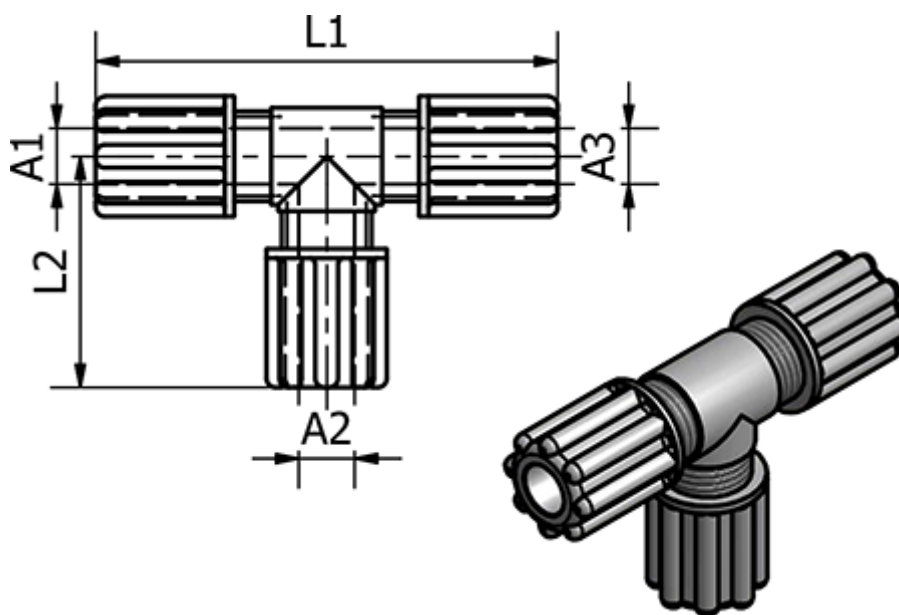

Data Sheet

Article number: 58614021

Description: Push-on 140.21, Ø4/6, Ø4/6, Ø4/6
Tee Connector

Measures

Ext. Hose Diameter A1 = 4/6

Ext. Hose Diameter A2 = 4/6

Ext. Hose Diameter A3 = 4/6

L1 = 25